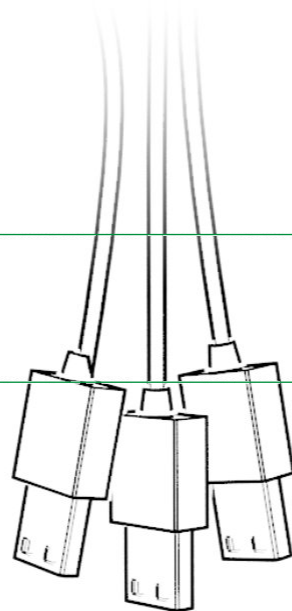

200 mm

udoq - manual insert card 07/2019 www.udoq.de

200 mm

THE DOCKING SYSTEM